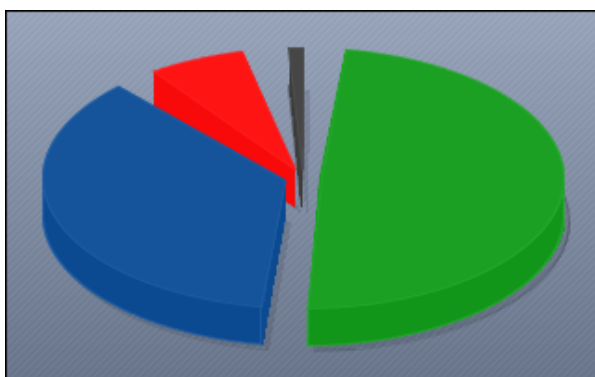

Official Election Results

WESTERN PROVINCE

ELECTORAL DISTRICT: COLOMBO

FINAL DISTRICT RESULT

* Party colours used only for reference purposes.

PARTY/GROUP	VOTES	MEMBERS
United National Party	640,743	11
United People's Freedom Alliance	474,063	7
People's Liberation Front	81,391	1
Others	12702	--